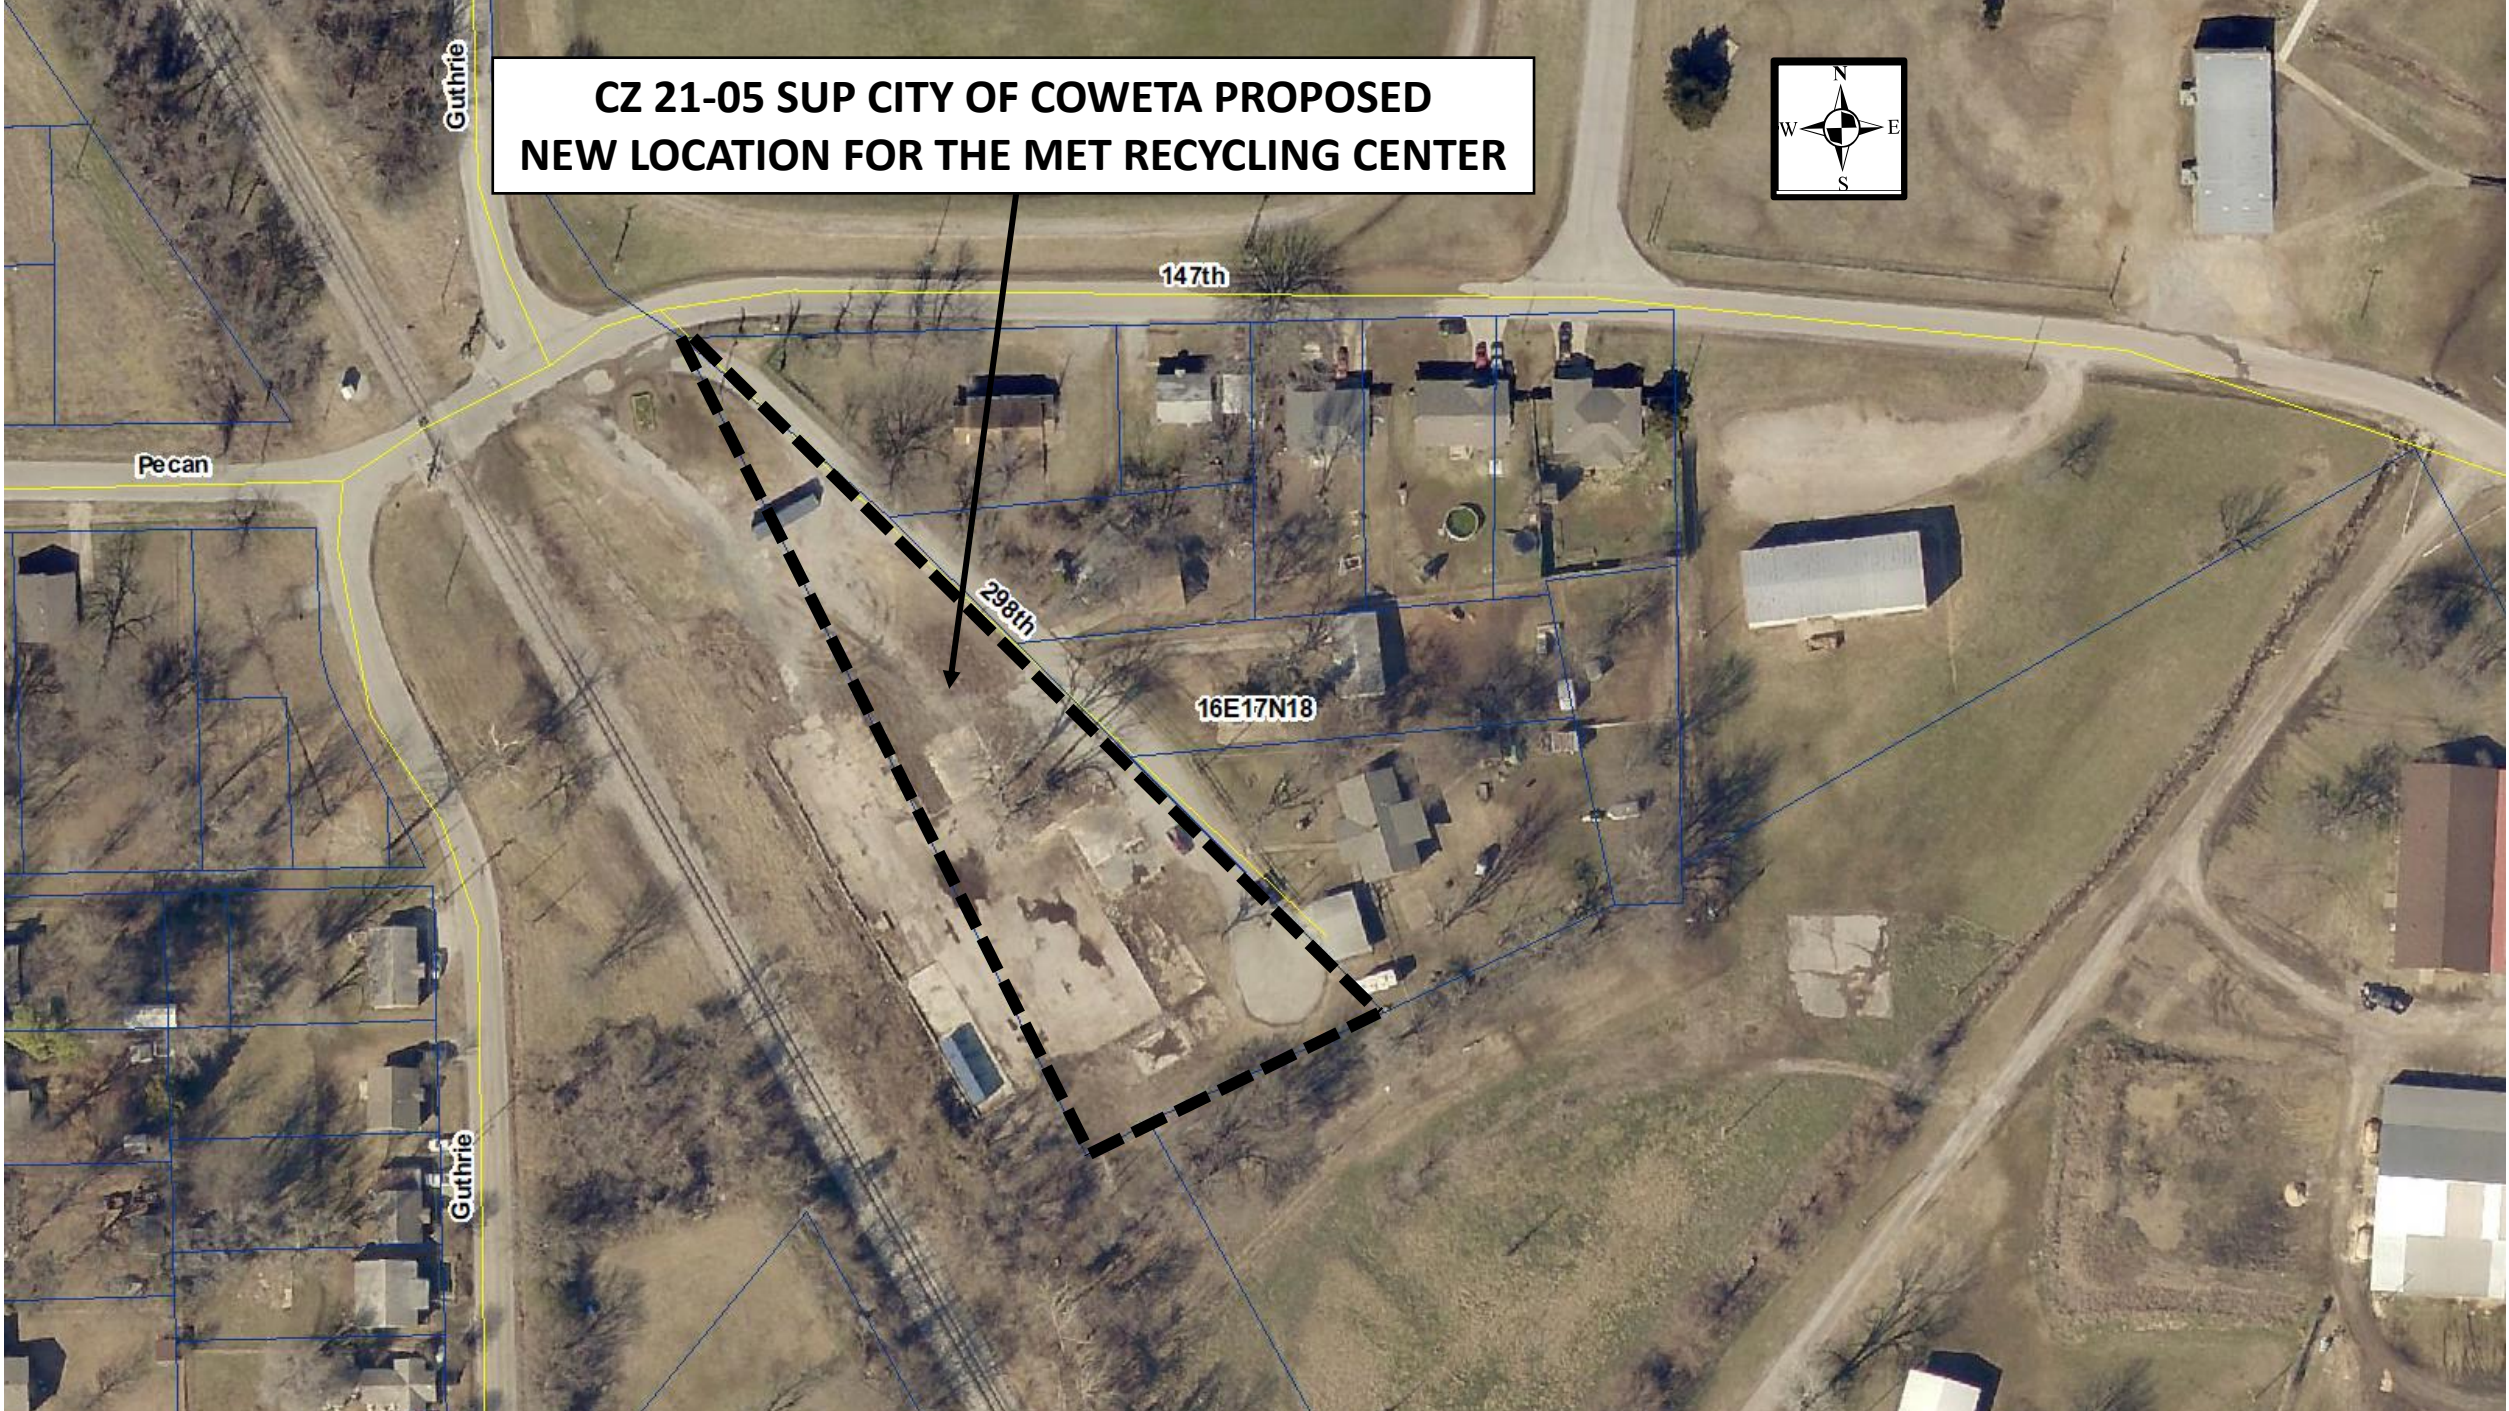

**CZ 21-05 SUP CITY OF COWETA PROPOSED
NEW LOCATION FOR THE MET RECYCLING CENTER**

147th

Pecan

298th

16E17N18

Guthrie

Guthrie