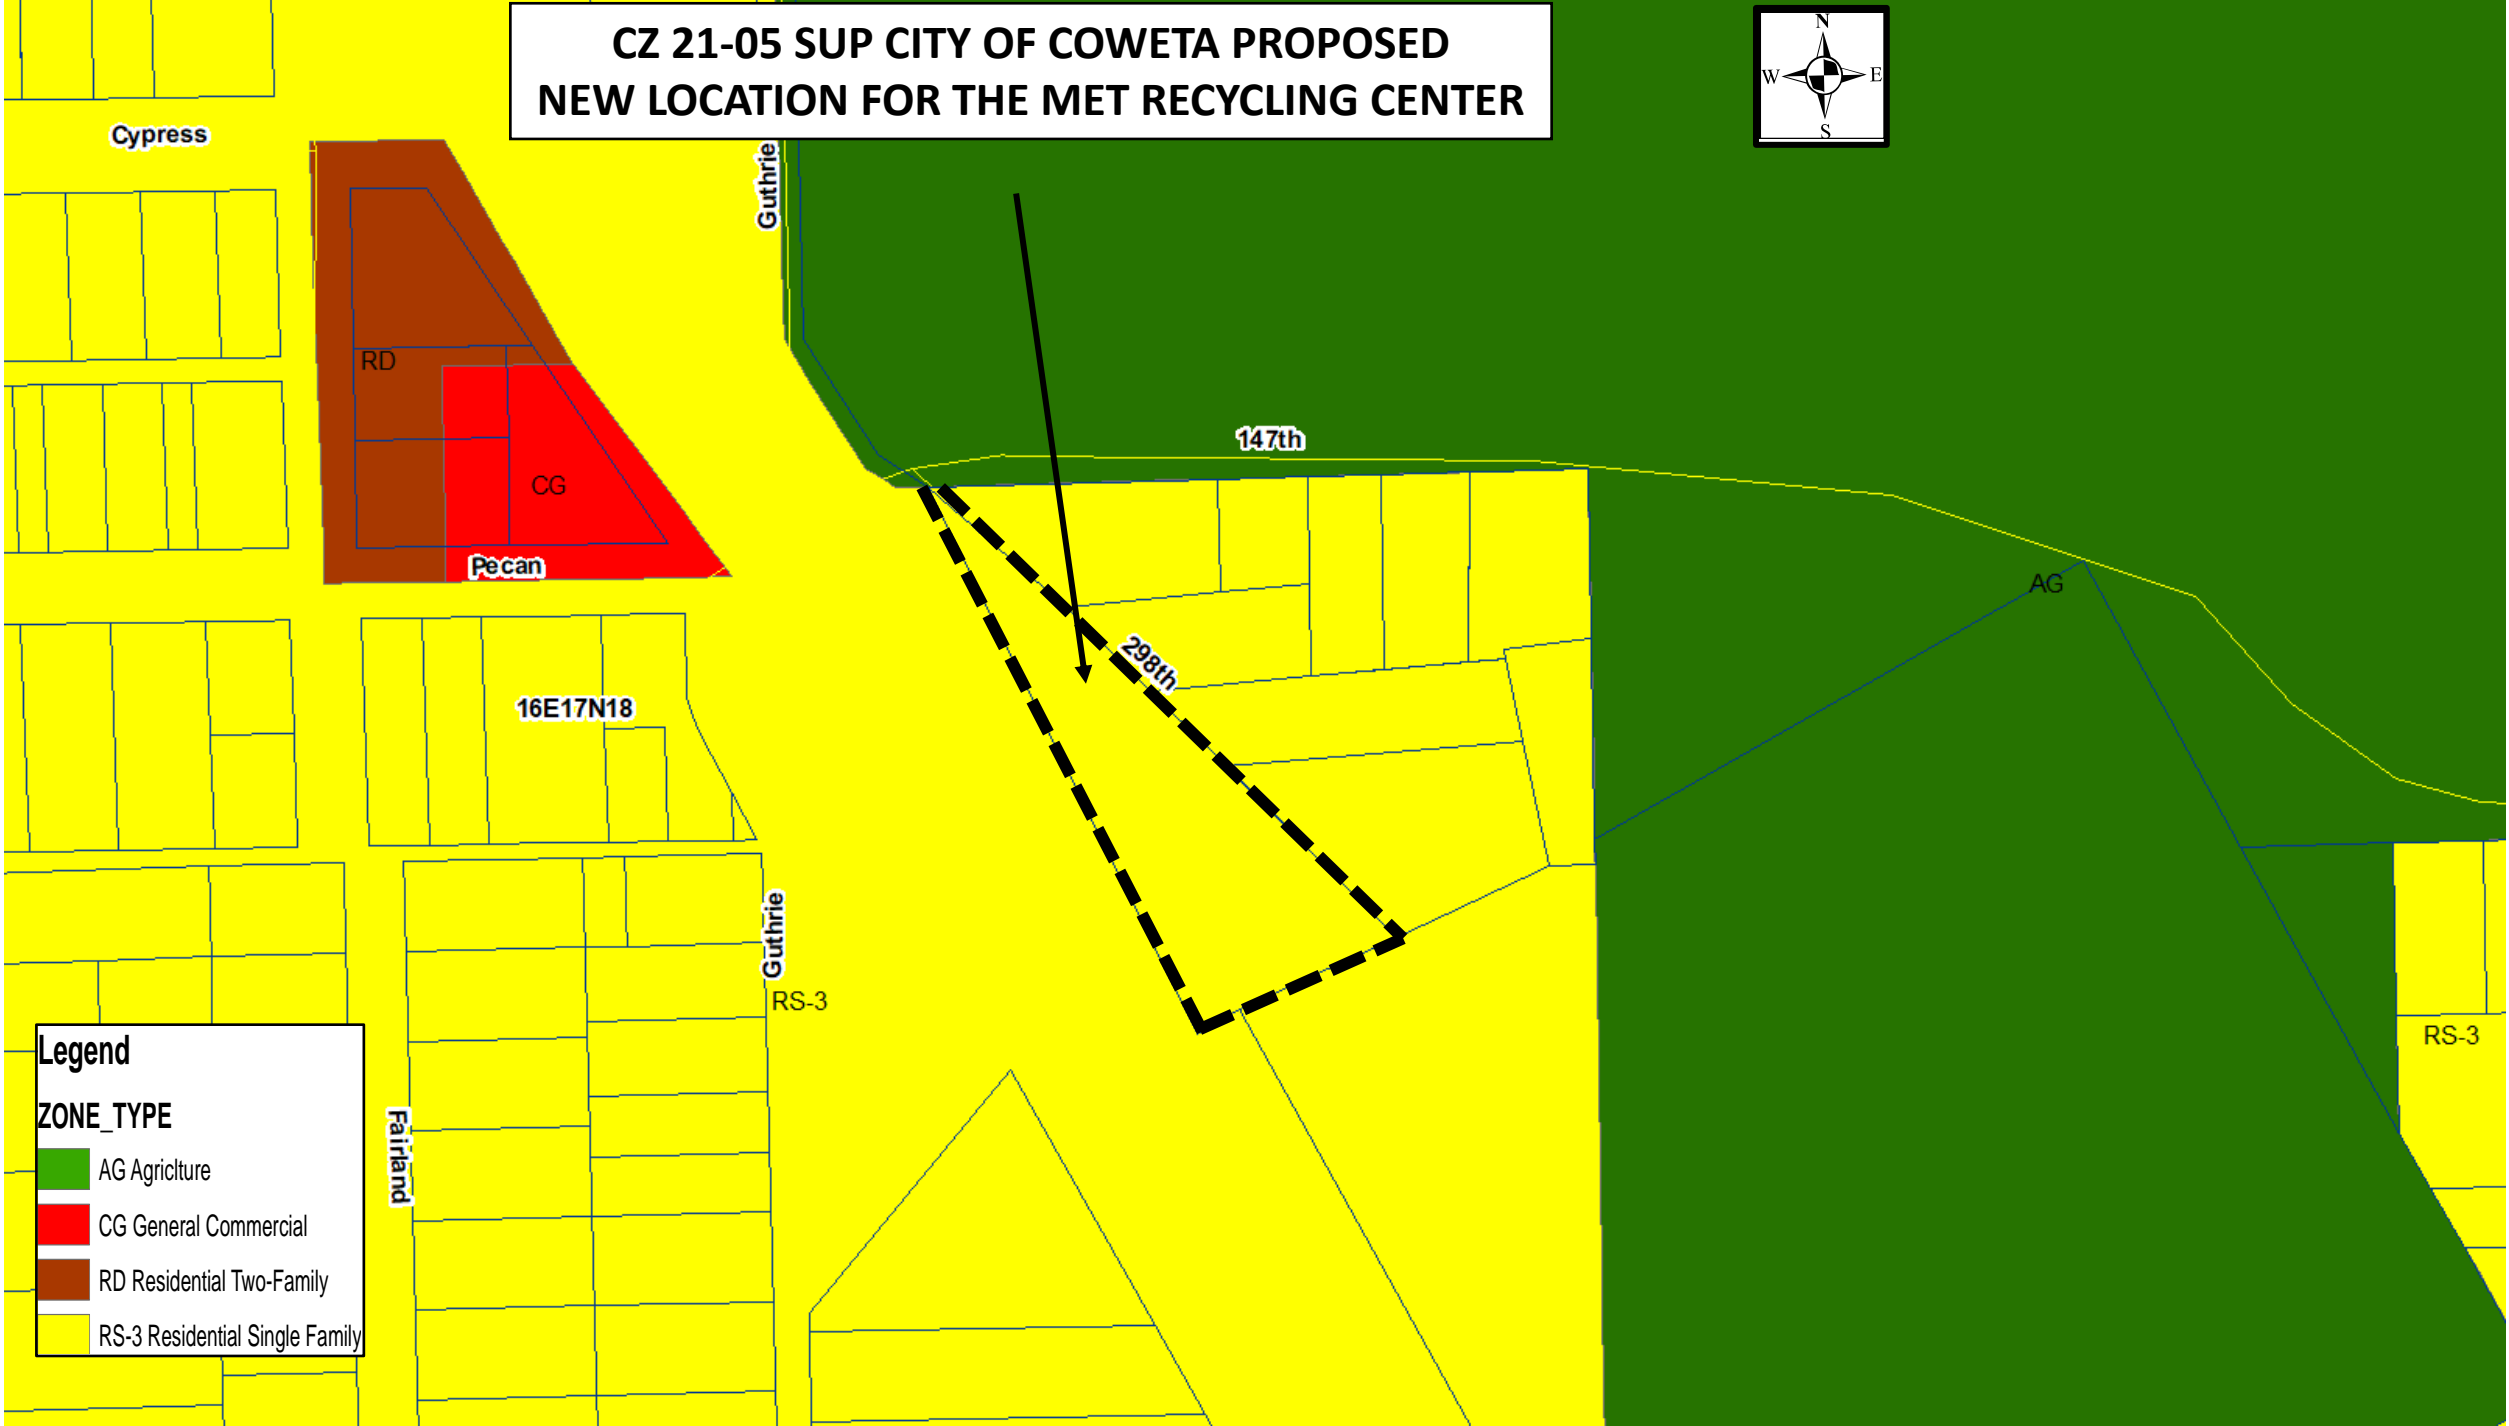

CZ 21-05 SUP CITY OF COWETA PROPOSED NEW LOCATION FOR THE MET RECYCLING CENTER

Legend

ZONE_TYPE

- AG Agriculture
- CG General Commercial
- RD Residential Two-Family
- RS-3 Residential Single Family