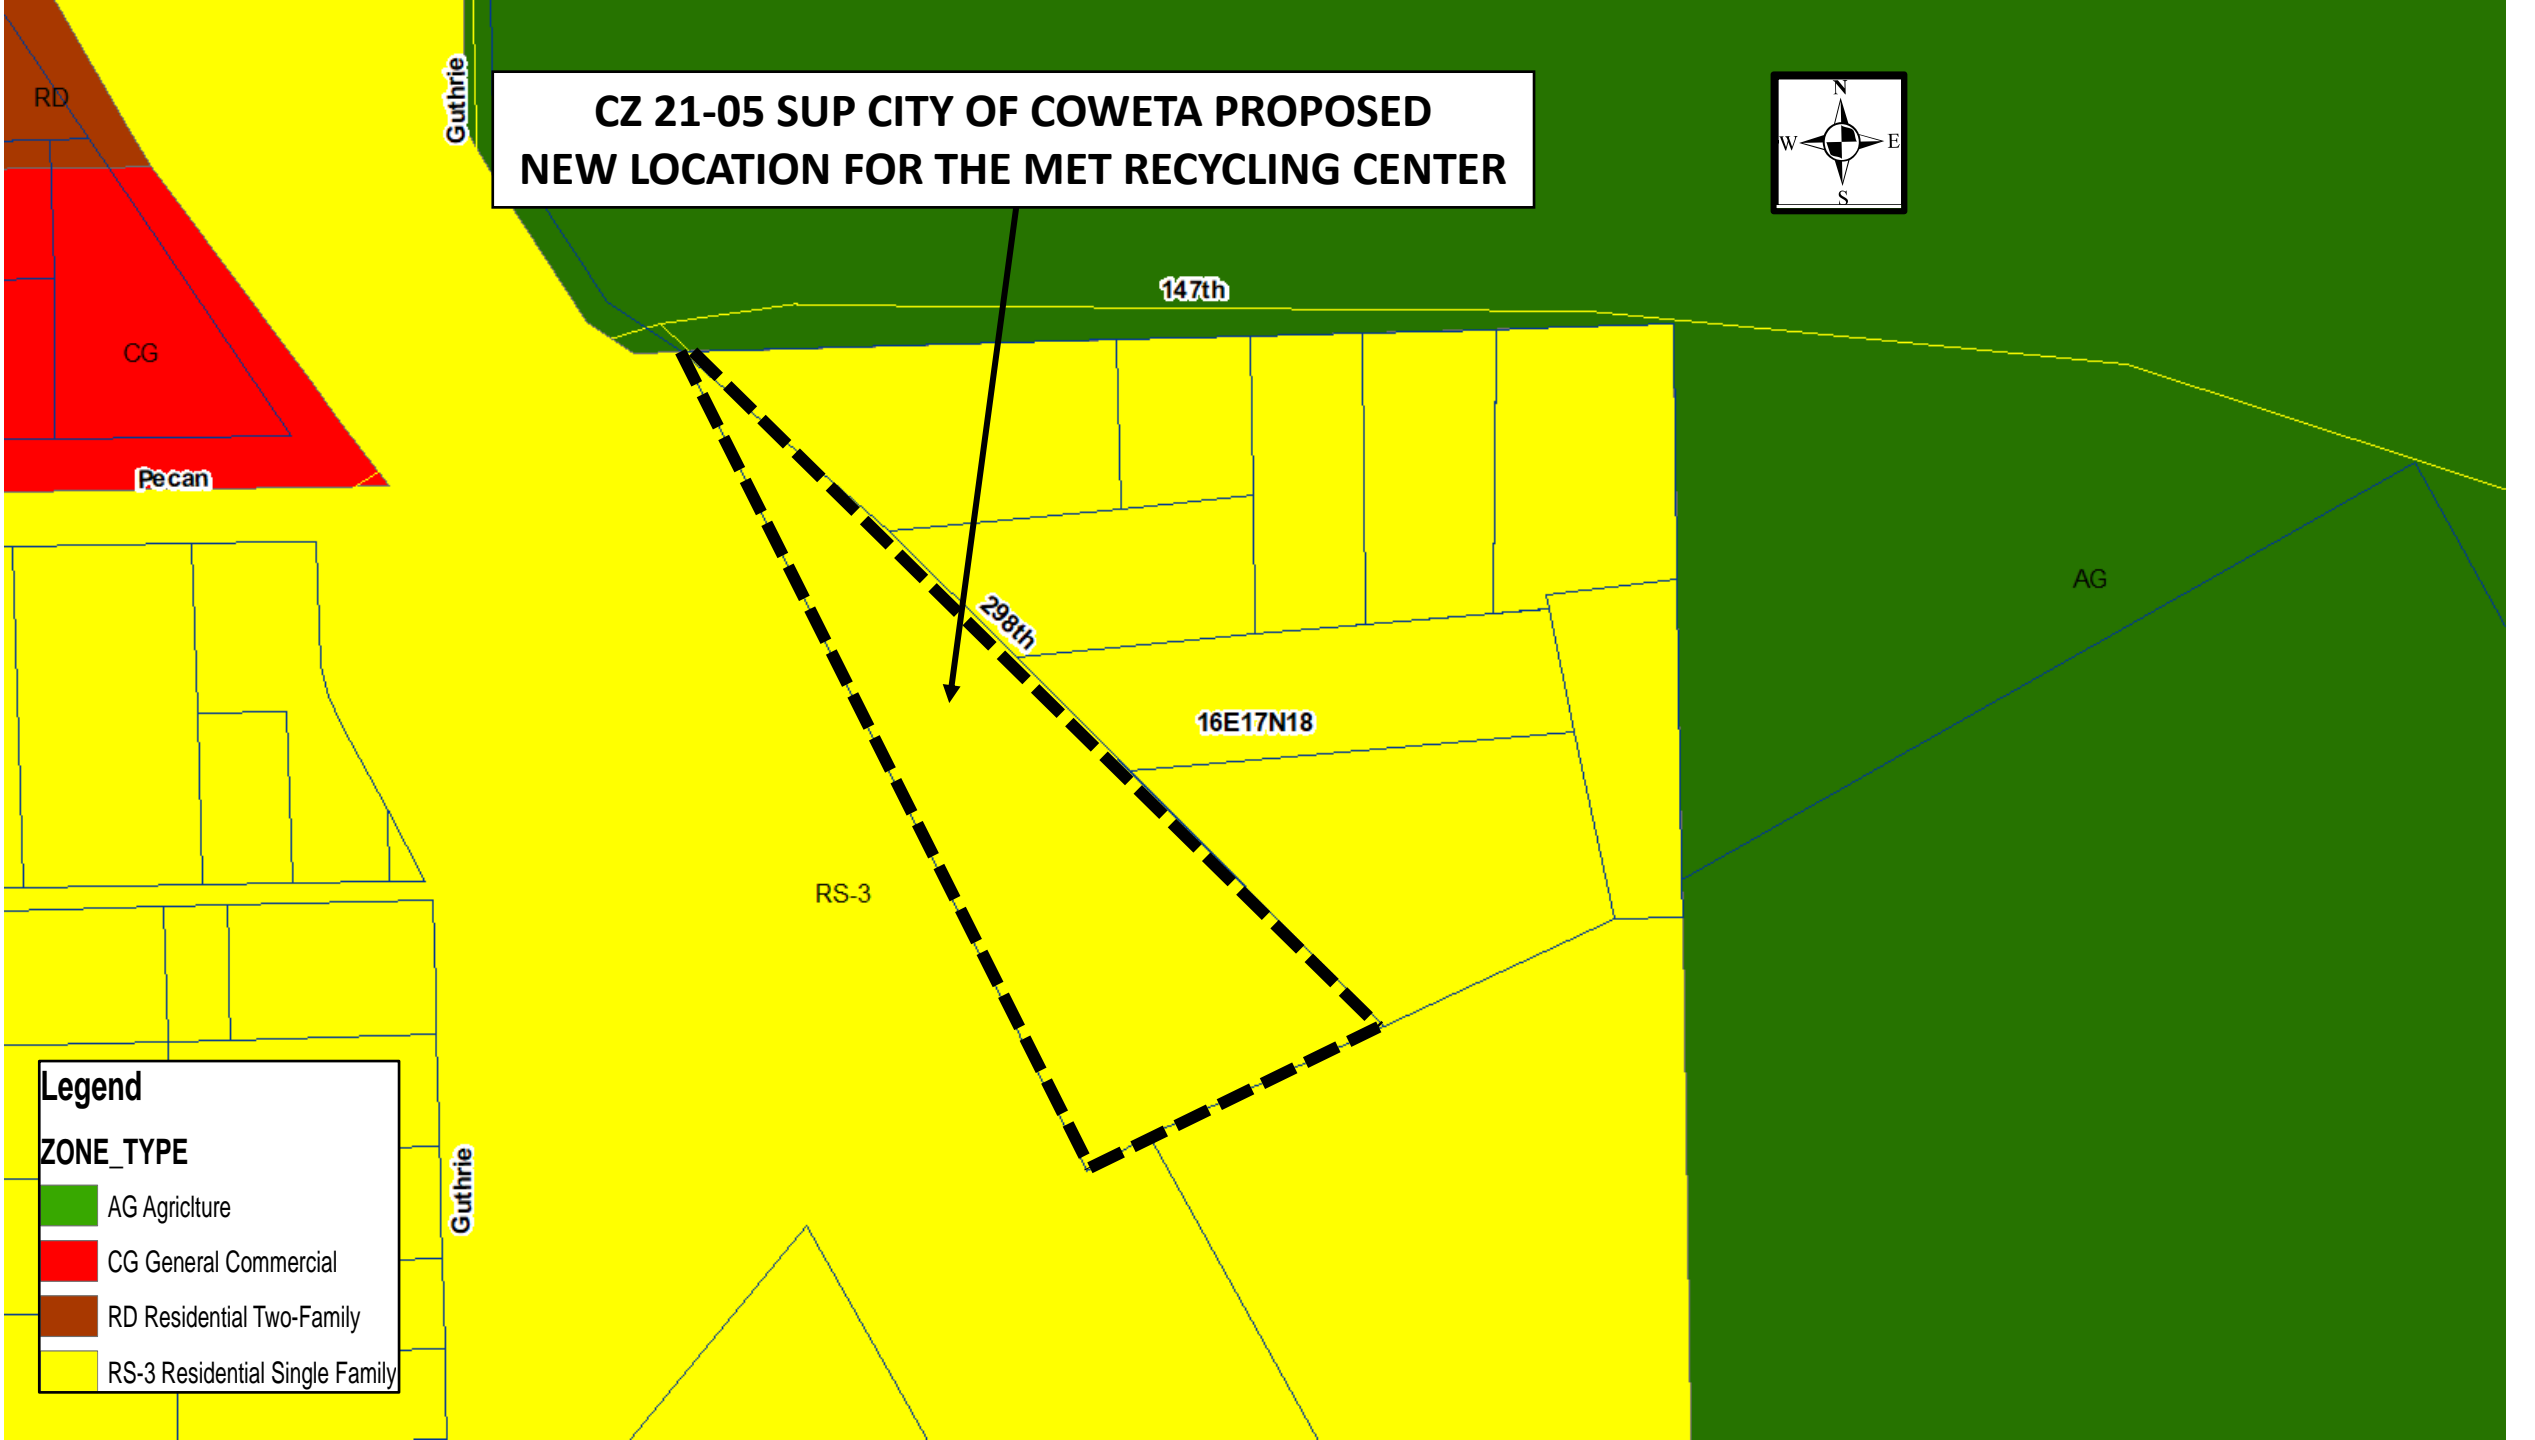

**CZ 21-05 SUP CITY OF COWETA PROPOSED
NEW LOCATION FOR THE MET RECYCLING CENTER**

Legend

ZONE_TYPE

- AG Agriculture
- CG General Commercial
- RD Residential Two-Family
- RS-3 Residential Single Family