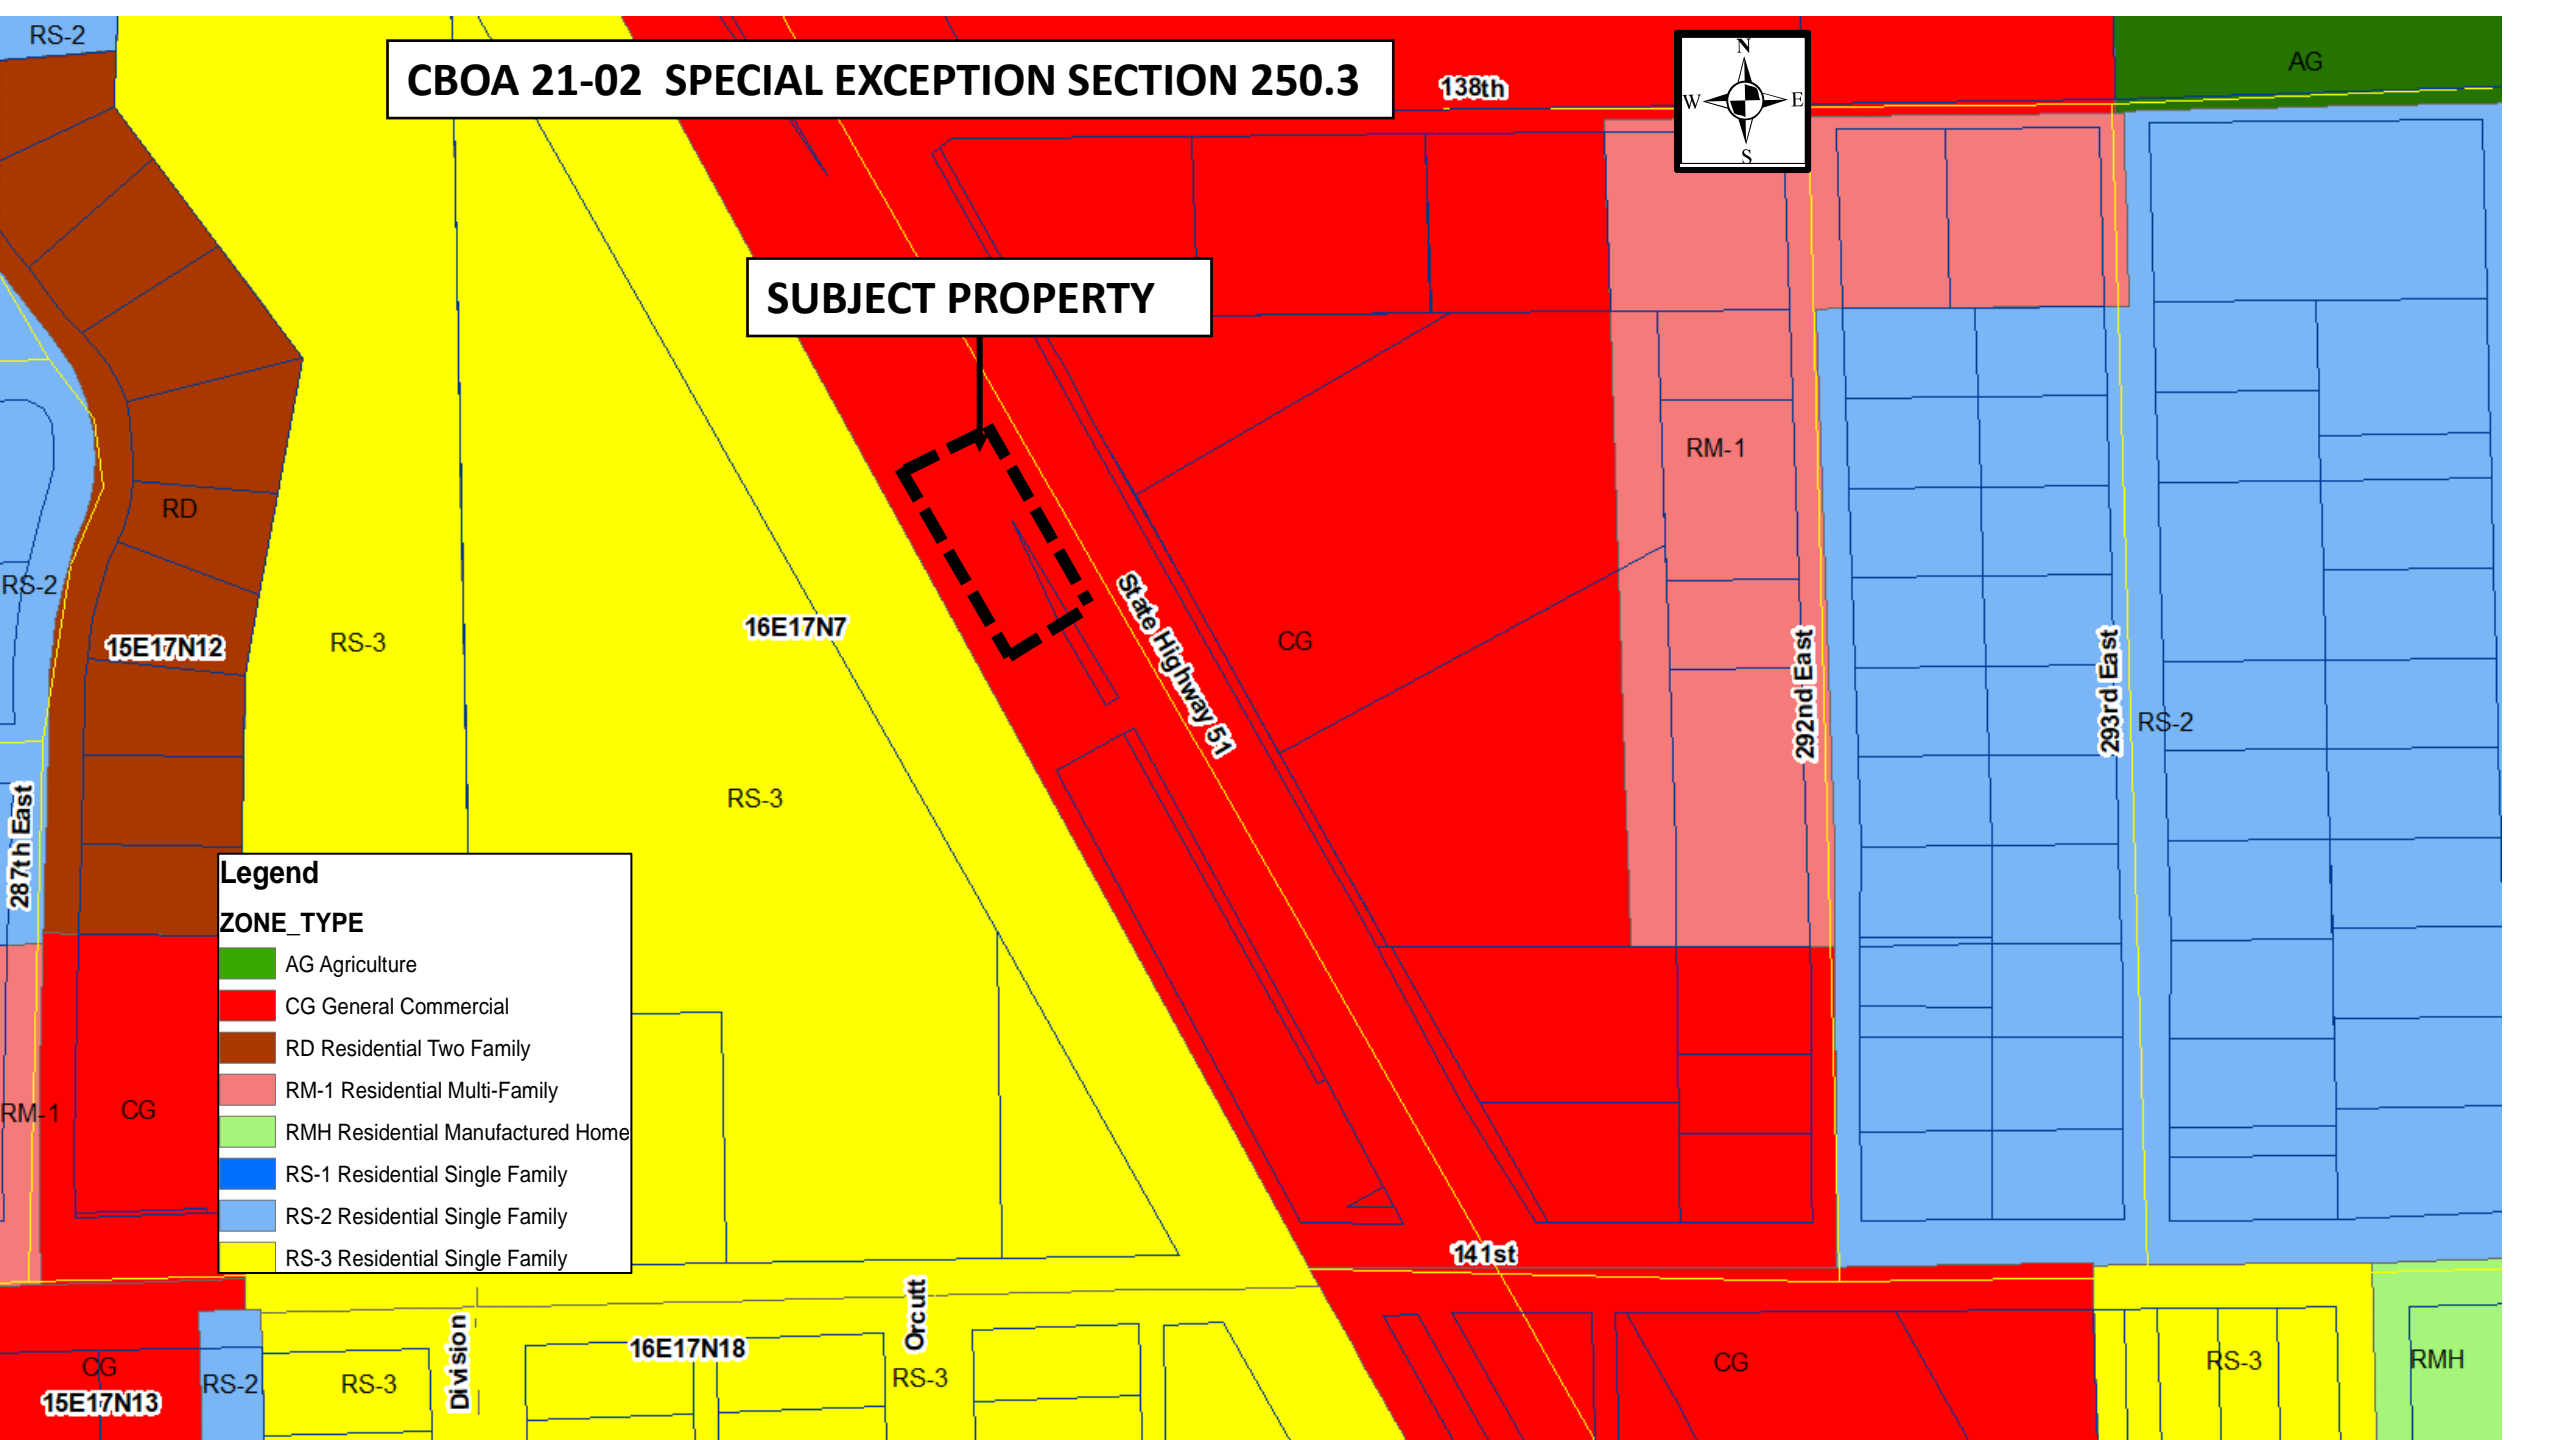

CBOA 21-02 SPECIAL EXCEPTION SECTION 250.3

SUBJECT PROPERTY

Legend

ZONE_TYPE

- AG Agriculture
- CG General Commercial
- RD Residential Two Family
- RM-1 Residential Multi-Family
- RMH Residential Manufactured Home
- RS-1 Residential Single Family
- RS-2 Residential Single Family
- RS-3 Residential Single Family