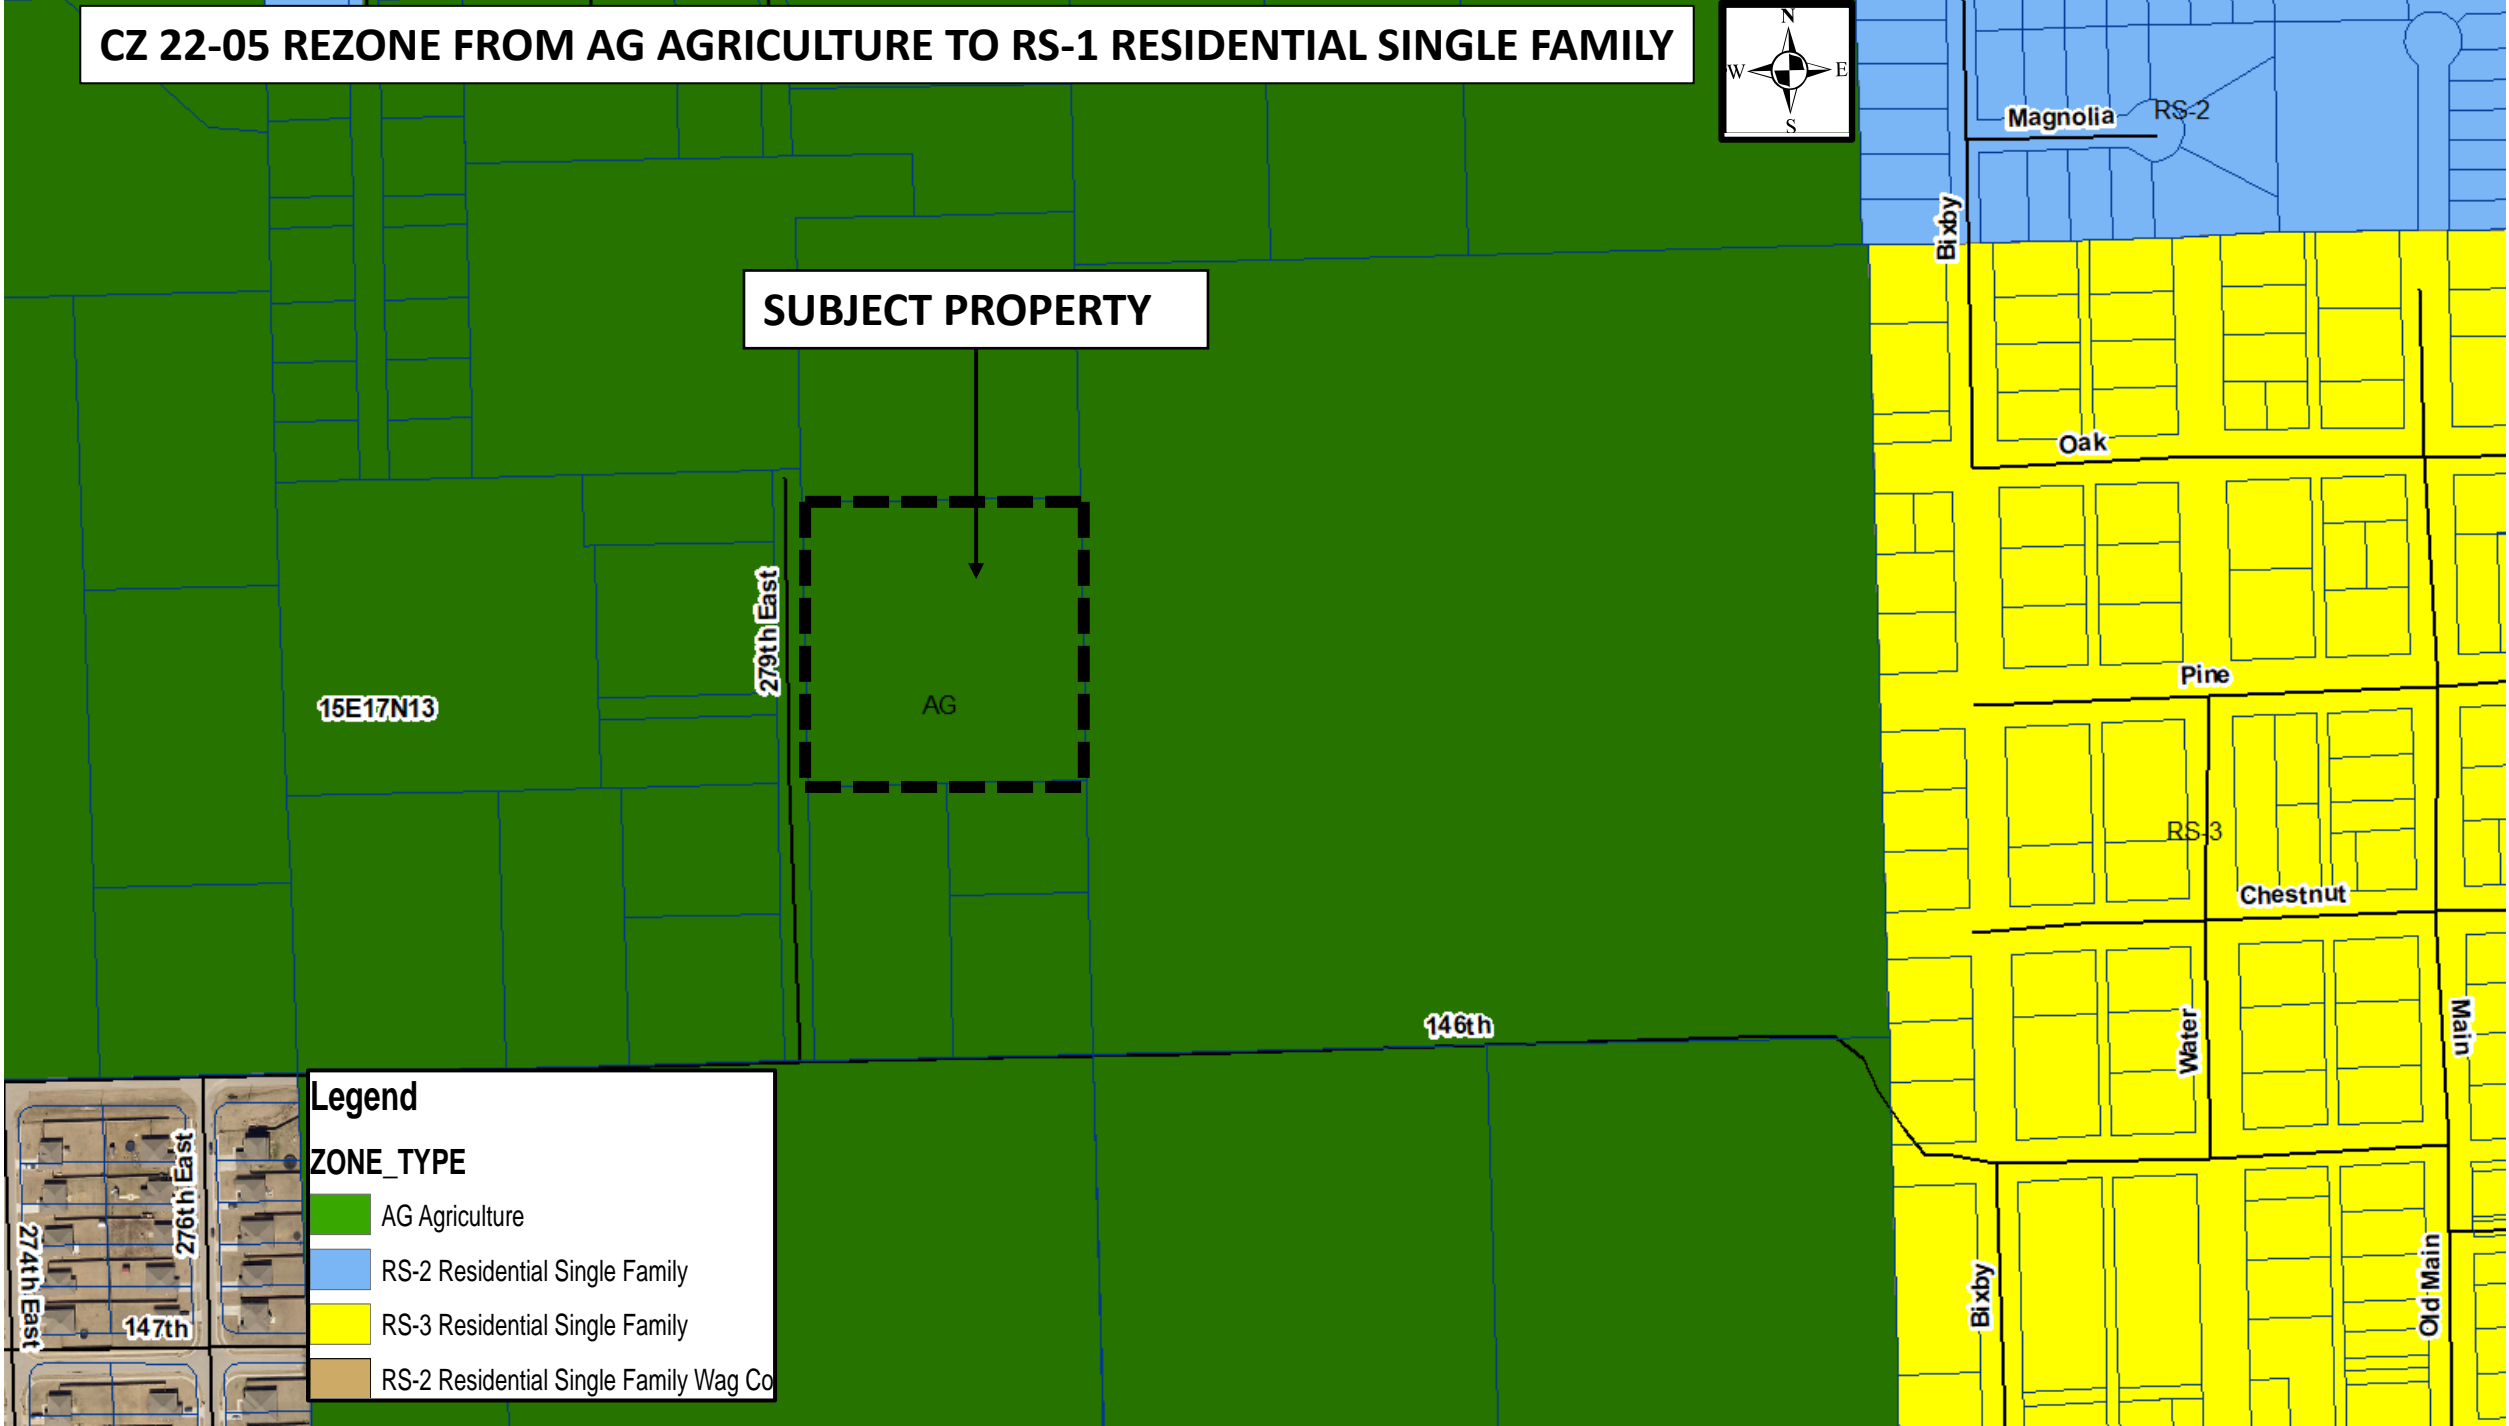

CZ 22-05 REZONE FROM AG AGRICULTURE TO RS-1 RESIDENTIAL SINGLE FAMILY

SUBJECT PROPERTY

15E17N13

279th East

AG

146th

Magnolia RS-2

Oak

Pine

RS-3

Chestnut

Water

Main

Bixby

Old Main

Legend

ZONE_TYPE

- AG Agriculture
- RS-2 Residential Single Family
- RS-3 Residential Single Family
- RS-2 Residential Single Family Wag Co

274th East

276th East

147th