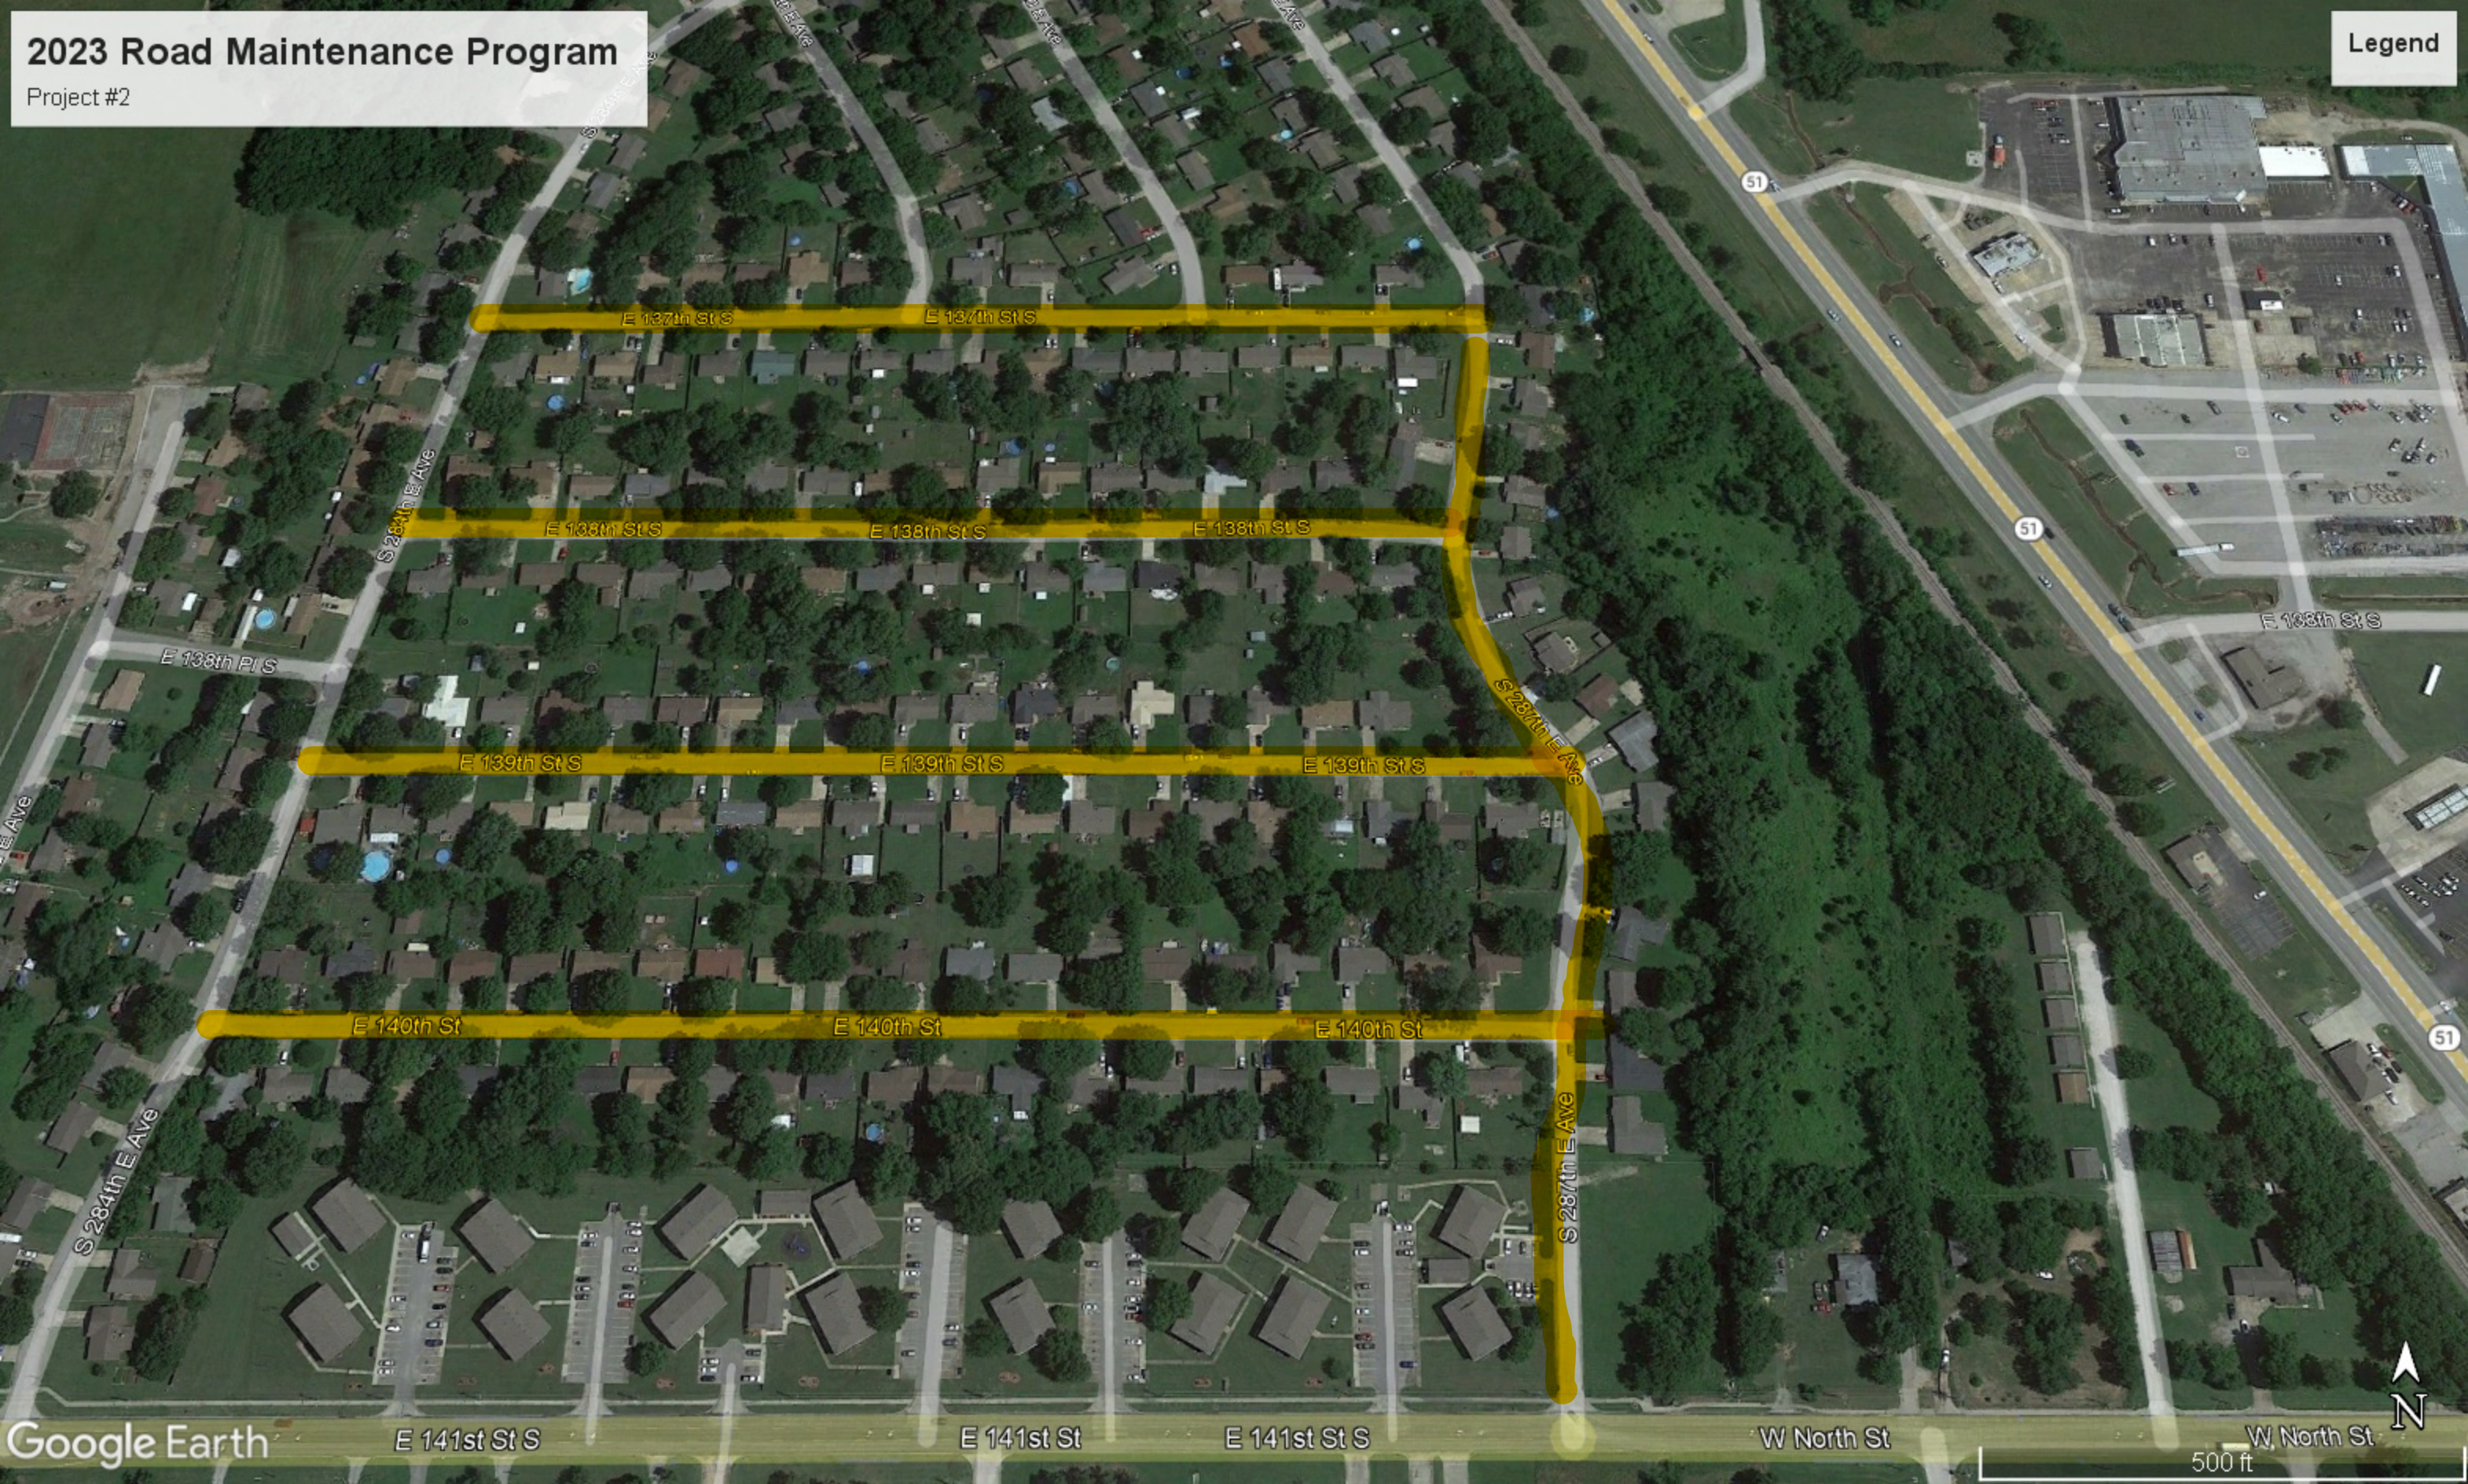

2023 Road Maintenance Program

Project #2

Legend

E 137th St S E 137th St S

E 138th St S E 138th St S E 138th St S

E 139th St S E 139th St S E 139th St S

E 140th St E 140th St E 140th St

S 284th E Ave

S 287th E Ave

S 287th E Ave

51

51

51

E 138th Pl S

E 138th St S

S 284th E Ave

E 141st St S

E 141st St

E 141st St S

W North St

W North St

Google Earth

500 ft